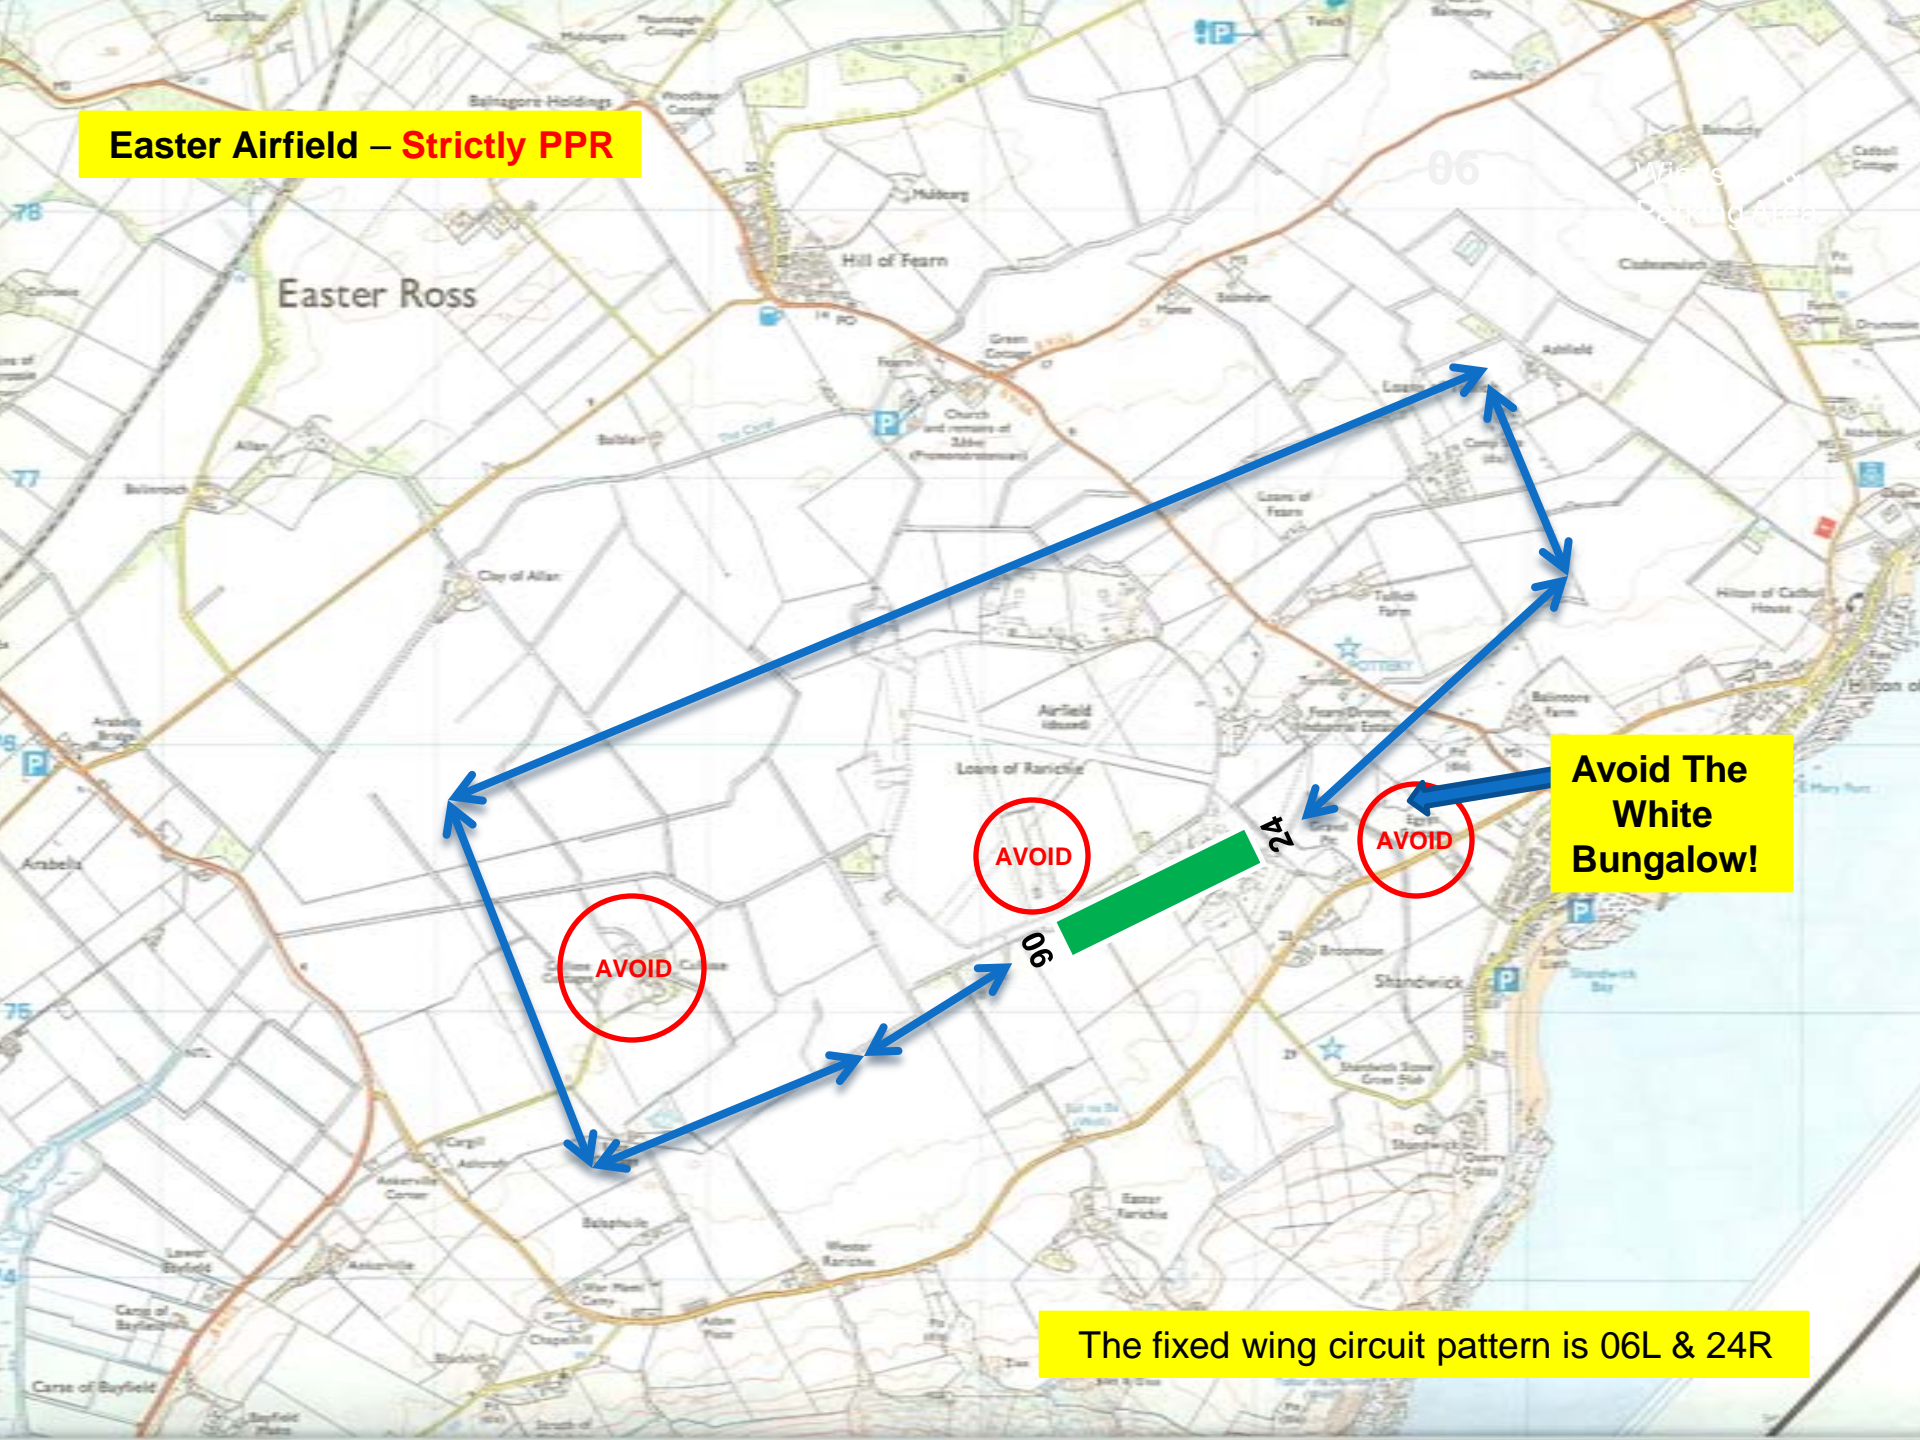

Easter Airfield – Strictly PPR

Avoid The White Bungalow!

The fixed wing circuit pattern is 06L & 24R